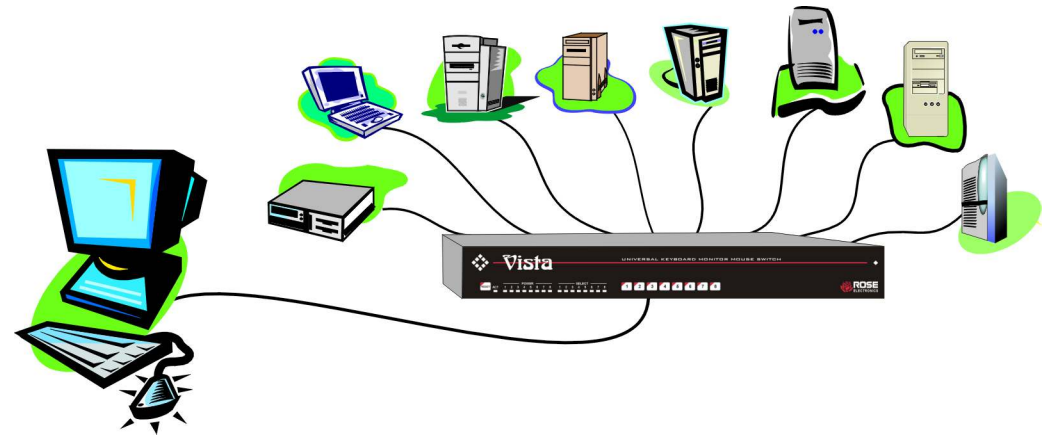

# Vista Mini

- **Low cost switch for two PCs to one KVM**
- **Perfect for desktop in home or office**
- **Small size .8" high by 3.2" wide by 4.2" deep**
- **Ultra-high resolution video**
- **Switches stereo audio with very low distortion**
- **Available with DB25 connectors or PC connectors**
- **Supports wheel mouse, converts PS/2 to serial mouse**
- **Switch from keyboard or front panel**
- **LEDs show status, power, and computer select**
- **Steel chassis**
- **Self powered**

# Vista PC 2/4

- Two or four PCs to one KVM
- Perfect for desktop or computer rack
- Small size 1.75" high by 8.8" wide by 3.4" deep
- Steel chassis is rack-mountable
- Ultra-high resolution video
- Available with DB25 connectors or PC connectors
- Mouse type can be serial, PS/2, or PS/2 wheel
- Supports wheel mouse, converts PS/2 to serial mouse
- Switch from keyboard or front panel
- LEDs show status, power, and computer select
- Self powered

# Vista PC-Apple 2/4

- Two or four PC or Apples to one KVM
- Perfect for desktop or computer rack
- Each port programmable as PC or Apple
- Small size 1.75" high by 8.8" wide by 3.4" deep
- Steel chassis is rack-mountable
- Ultra-high resolution video
- DB25 connectors and PC keyboard only
- Supports wheel mouse, converts PS/2 to serial mouse
- Supports Apple power key
- Switch from keyboard or front panel
- LEDs show status, power, and computer select

# Vista 4/8

- Up to eight PCs to one KVM
- Perfect for computer rack or server room
- Optional OSD with security and many features
- Steel chassis rack-mountable for 19", 23" & 24" racks
- Very high resolution video
- Available with DB25 connectors or PC connectors
- Supports wheel mouse, converts PS/2 to serial mouse
- Switch from keyboard or front panel
- LEDs show status, power, and computer select
- Self powered or optional external power