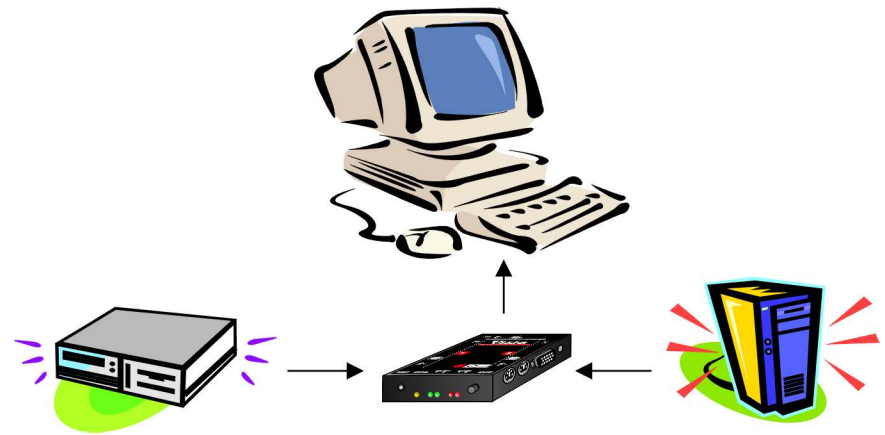

# Vista Family

- **Best and most complete low cost KVM switch family**
- **Full range of products**
  - 2 port mini
  - 2 and 4 port PC version
  - 2 and 4 port PC/Apple version
  - 4 and 8 port PC version with OSD option
- **350 Mhz bandwidth**
- **Supports all keyboard modes and mouse types**
- **Switch from front panel or keyboard**
- **Heavy duty steel chassis with rackmount**
- **DB25 or PC connectors**
- **Front panel has individual switches and LEDs**

# Vista Mini

- **Low cost switch for two PCs to one KVM**
- **Perfect for desktop in home or office**
- **Small size .8" high by 3.2" wide by 4.2" deep**
- **Ultra-high resolution video**
- **Switches stereo audio with very low distortion**
- **Available with DB25 connectors or PC connectors**
- **Supports wheel mouse, converts PS/2 to serial mouse**
- **Switch from keyboard or front panel**
- **LEDs show status, power, and computer select**
- **Steel chassis**
- **Self powered**

# Vista PC 2/4

- Two or four PCs to one KVM
- Perfect for desktop or computer rack
- Small size 1.75" high by 8.8" wide by 3.4" deep
- Steel chassis is rack-mountable
- Ultra-high resolution video
- Available with DB25 connectors or PC connectors
- Mouse type can be serial, PS/2, or PS/2 wheel
- Supports wheel mouse, converts PS/2 to serial mouse
- Switch from keyboard or front panel
- LEDs show status, power, and computer select
- Self powered

# Vista PC-Apple 2/4

- Two or four PC or Apples to one KVM
- Perfect for desktop or computer rack
- Each port programmable as PC or Apple
- Small size 1.75" high by 8.8" wide by 3.4" deep
- Steel chassis is rack-mountable
- Ultra-high resolution video
- DB25 connectors and PC keyboard only
- Supports wheel mouse, converts PS/2 to serial mouse
- Supports Apple power key
- Switch from keyboard or front panel
- LEDs show status, power, and computer select