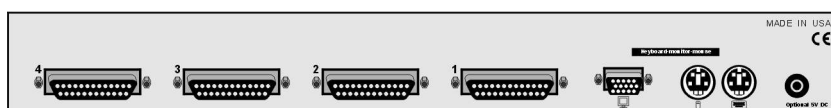

Model KVM-4UPM 4-port DB25 connectors for PC/Apple

Model KVT-2U  
2-port DB25 connectors  
with audio

Model KVL-4PC 4-port PC connectors add /OV for OSD option

Model KVL-8PC 8-port PC connectors add /OV for OSD option