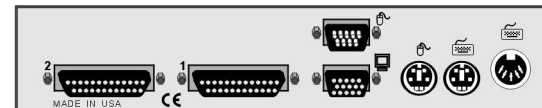

# Vista PC-Apple 2/4

- Two or four PC or Apples to one KVM
- Perfect for desktop or computer rack
- Each port programmable as PC or Apple
- Small size 1.75" high by 8.8" wide by 3.4" deep
- Steel chassis is rack-mountable
- Ultra-high resolution video
- DB25 connectors and PC keyboard only
- Supports wheel mouse, converts PS/2 to serial mouse
- Supports Apple power key
- Switch from keyboard or front panel
- LEDs show status, power, and computer select

# Vista 4/8

- Up to eight PCs to one KVM
- Perfect for computer rack or server room
- Optional OSD with security and many features
- Steel chassis rack-mountable for 19", 23" & 24" racks
- Very high resolution video
- Available with DB25 connectors or PC connectors
- Supports wheel mouse, converts PS/2 to serial mouse
- Switch from keyboard or front panel
- LEDs show status, power, and computer select
- Self powered or optional external power

Model KVT-2PC  
2-port PC connectors  
with audio

Model KVM-2UPC 2-port PC connectors

Model KVM-4UPC 4-port PC connectors

Model KVM-2UPA 2-port DB25 connectors

Model KVM-4UPA 4-port DB25 connectors

Model KVM-2UPM 2-port DB25 connectors for PC/Apple