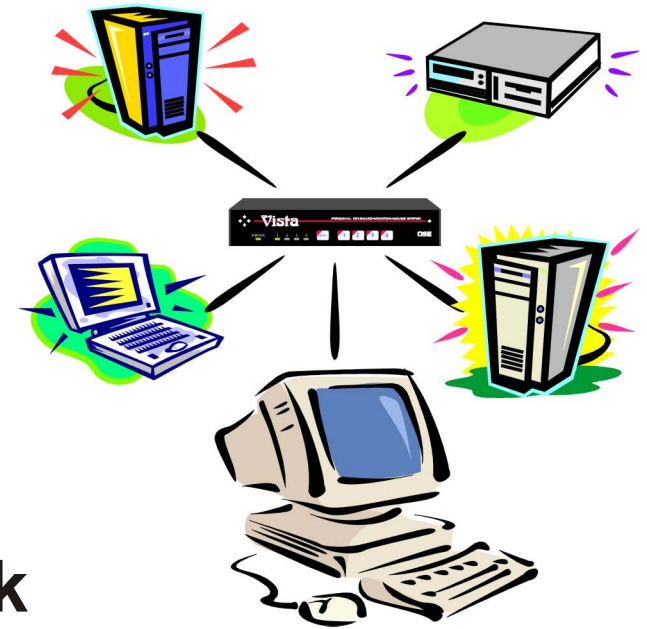

# Vista Family

- **Best and most complete low cost KVM switch family**
- **Full range of products**
  - 2 port mini
  - 2 and 4 port PC version
  - 2 and 4 port PC/Apple version
  - 4 and 8 port PC version with OSD option
- **350 Mhz bandwidth**
- **Supports all keyboard modes and mouse types**
- **Switch from front panel or keyboard**
- **Heavy duty steel chassis with rackmount**
- **DB25 or PC connectors**
- **Front panel has individual switches and LEDs**

# Vista Mini

- **Low cost switch for two PCs to one KVM**
- **Perfect for desktop in home or office**
- **Small size .8" high by 3.2" wide by 4.2" deep**
- **Ultra-high resolution video**
- **Switches stereo audio with very low distortion**
- **Available with DB25 connectors or PC connectors**
- **Supports wheel mouse, converts PS/2 to serial mouse**
- **Switch from keyboard or front panel**
- **LEDs show status, power, and computer select**
- **Steel chassis**
- **Self powered**

# Vista PC 2/4

- Two or four PCs to one KVM
- Perfect for desktop or computer rack
- Small size 1.75" high by 8.8" wide by 3.4" deep
- Steel chassis is rack-mountable
- Ultra-high resolution video
- Available with DB25 connectors or PC connectors
- Mouse type can be serial, PS/2, or PS/2 wheel
- Supports wheel mouse, converts PS/2 to serial mouse
- Switch from keyboard or front panel
- LEDs show status, power, and computer select
- Self powered

# Vista PC-Apple 2/4

- Two or four PC or Apples to one KVM
- Perfect for desktop or computer rack
- Each port programmable as PC or Apple
- Small size 1.75" high by 8.8" wide by 3.4" deep
- Steel chassis is rack-mountable
- Ultra-high resolution video
- DB25 connectors and PC keyboard only
- Supports wheel mouse, converts PS/2 to serial mouse
- Supports Apple power key
- Switch from keyboard or front panel
- LEDs show status, power, and computer select