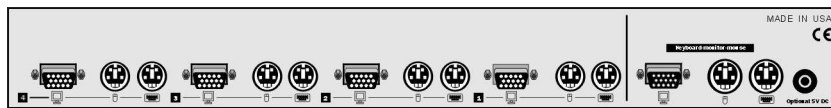

Model KVL-4PC 4-port PC connectors add /OV for OSD option