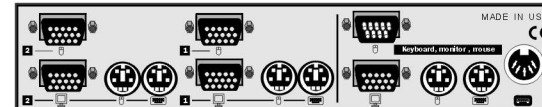

Model KVM-2UPC 2-port PC connectors